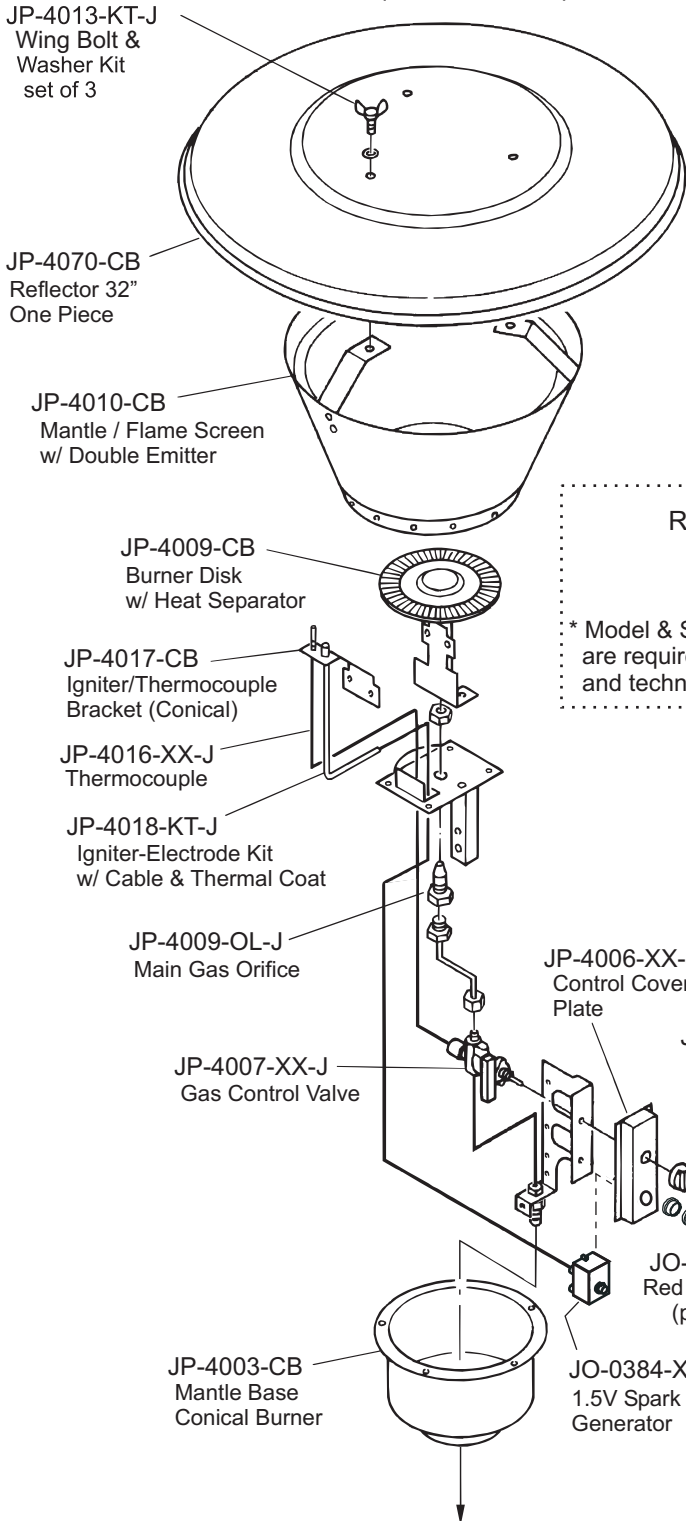

**REPLACEMENT PARTS LIST  
PORTABLE PATIO MODELS  
4002-CB & 4005-CB**

**COMPLETE BURNER HEAD ASSEMBLY  
(No Reflector): JP-4001-BL-C**

**RATING LABEL\***  
Model Number  
Serial Number

\* Model & Serial Numbers are required for parts orders and technical service.