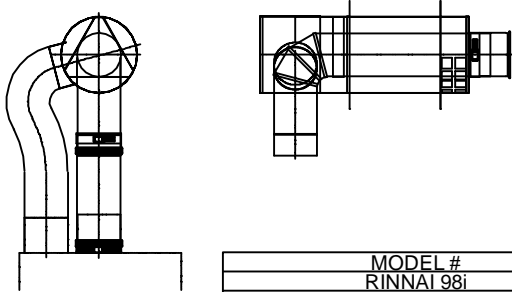

PRODUCT DESCRIPTION

CONCENTRIC VENT KITS

PART NUMBER	SHEET 1 OF 1
DATE 9/18/07	DRAWN BY M. Dolan
SCALE NTS	REVISION

PRODUCT# 303280 PART# FSDVWMT04LH LIST: \$311.31

MODEL #
RINNAI 98i
NORITZ N-069M-DV
NORITZ N-084M-DV