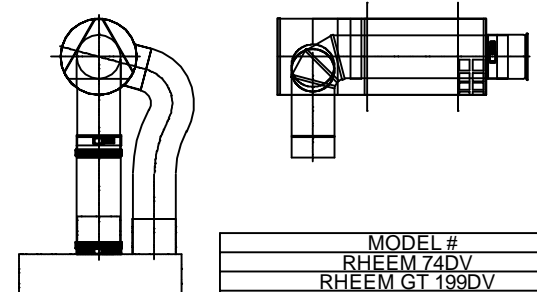

MODEL #
RHEEM 74DV
RHEEM GT 199DV
PALOMA/ WAIWELA PH-28RDVSN
PALOMA/ WAIWELA PH-28RDVSP
PALOMA/ WAIWELA PH-28CDVSN
PALOMA/ WAIWELA PH-28CDVSP

PRODUCT# 303352 PART# FSDVWMT0403LH LIST: $311.31