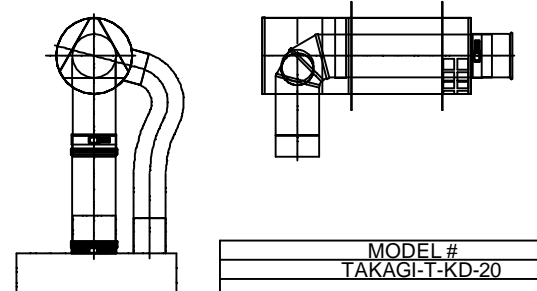

MODEL #
TAKAGI-T-KD-20

PRODUCT# 303234 PART# FSEDVWMT04LH LIST: $389.20