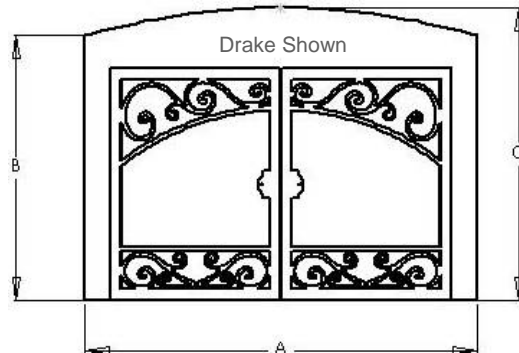

- #FDS-CUS6-P (For Chaska) \$ 966.00
- #FDS-CUS7-P (For Chaska XL) \$ 992.25

****Only the doors will be plated, not the outer shroud**

- Brushed Nickel
- Onyx
- Antique Copper

'A' - Width _____ Inches

'B' - Side Height _____ Inches

'C' - Arch Height _____ Inches

Indicate Door Style Desired:

- Drake
- Arched Drake
- Prairie
- Arched Prairie

The following are MINIMUM Custom Size Requirements:

Chaska - 22½" H 34" W

Chaska XL - 25" H 36"W