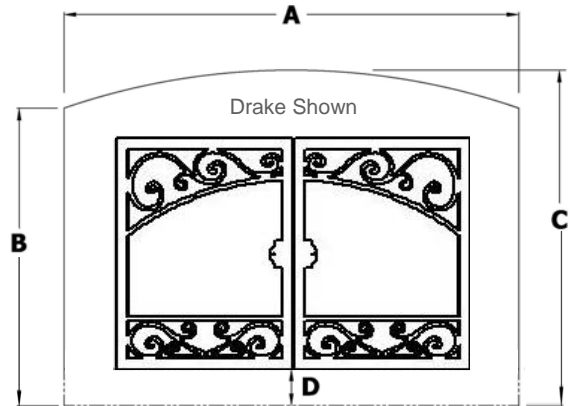

- #FDS-CUS6-P (For Chaska) \$1,025.00
- #FDS-CUS7-P (For Chaska XL) \$1,040.25

****Only the doors will be plated, not the outer shroud**

- Brushed Nickel
- Onyx
- Antique Copper

'A' - Width _____ Inches

Complete
'B' - Side Height _____ Inches

'C' - Arch Height _____ Inches

'D' - Bottom Height _____ Inches*

Indicate Door Style Desired:

- Drake
- Arched Drake
- Prairie
- Arched Prairie

***It is not necessary to fill in the "D" Bottom Height Dimension unless you are raising the insert inside the existing opening and you specifically need more coverage on the bottom.**