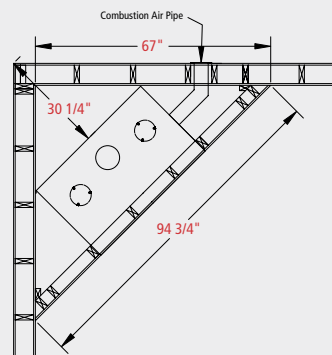

Z 42 & Z 42 CD Specifications

Model	Fuel Option	High	Low	Efficiency
Z 42	Wood	60,000	8,000	77%
Z 42-CD*	Wood	60,000	8,000	77%

*Cast doors

Features

- Canada P-4 approved
- EPA/WA Certified/Non-Catalytic (EPA emissions rate 3.34 g/hr.)
- High quality pyro-ceram glass 15-1/2" x 28" (Z42) 12" x 14" (Z42-CD)
- Arched glass valance (Z42)
- Large burning area - fits up to 22" logs
- Air-seal 10 ga. steel door (Z42)
- Twin air-seal cast iron doors (Z42-CD)
- Adapts to 6" Class "A" HT-Type (2,100°) all fuel chimney
- Zero clearance
- 10 year limited warranty
- (2) heat duct knock-outs for optional ducting (#970 kit required)
- Air-wash system (keeps viewing area cleaner)*

*Although the air wash system assists in keeping the glass cleaner, regular cleaning and maintenance are required.

Specifications

Height	38"
Width	42"
Depth	26"
Firebox	2.98 cu. ft.
Weight	525 lbs.

Safety

- Tested by Intertek Testing Services (formerly Warnock Hersey) Complies with U.L. 127 - U.L. Standard for Safety, Factory Built Fireplaces (6/98)
- U.L. 127 - 1999/CAN/ULC S610-M98 For US and Canadian Installations
- EPA certified
- Non-catalytic
- Sealed combustion chamber
- Uses 100% outside air for combustion
- High quality pyro-ceram glass

Clearances

Within Enclosure Area:	
Unit to back wall	0"
Unit to side wall	0"
Duct boots to framing	0"
Top stand-off to header	0"

Exposed Area:

Wallboard to faceplate top edge/sides	0"
Fuel door to an adjacent sidewall	8"
Unit front	36"
Top of fireplace to an 8" mantel	12"
Remote outlet air grill to ceiling	2"
Refer to the mantel projection chart in the installation manual	

Model Z 42