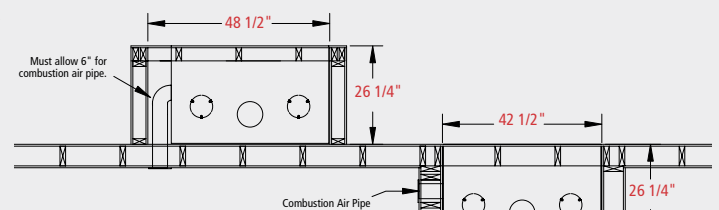

Z 42 & Z 42 CD Specifications

Model	Fuel Option	High	Low	Efficiency
Z 42	Wood	60,000	8,000	77%
Z 42-CD*	Wood	60,000	8,000	77%

*Cast doors

Features

- Canada P-4 approved
- EPA/WA Certified/Non-Catalytic (EPA emissions rate 3.34 g/hr.)
- High quality pyro-ceram glass 15-1/2" x 28" (Z42) 12" x 14" (Z42-CD)
- Arched glass valance (Z42)
- Large burning area - fits up to 22" logs
- Air-seal 10 ga. steel door (Z42)
- Twin air-seal cast iron doors (Z42-CD)
- Adapts to 6" Class "A" HT-Type (2,100°) all fuel chimney
- Zero clearance
- 10 year limited warranty
- (2) heat duct knock-outs for optional ducting (#970 kit required)
- Air-wash system (keeps viewing area cleaner)*

*Although the air wash system assists in keeping the glass cleaner, regular cleaning and maintenance are required.

Specifications

Height	38"
Width	42"
Depth	26"
Firebox	2.98 cu. ft.
Weight	525 lbs.

Safety

- Tested by Intertek Testing Services (formerly Warnock Hersey) Complies with U.L. 127 - U.L. Standard for Safety, Factory Built Fireplaces (6/98)
- U.L. 127 - 1999/CAN/ULC S610-M98 For US and Canadian Installations
- EPA certified
- Non-catalytic
- Sealed combustion chamber
- Uses 100% outside air for combustion
- High quality pyro-ceram glass

Clearances

Within Enclosure Area:	
Unit to back wall	0"
Unit to side wall	0"
Duct boots to framing	0"
Top stand-off to header	0"

Exposed Area:

Wallboard to faceplate top edge/sides	0"
Fuel door to an adjacent sidewall	8"
Unit front	36"
Top of fireplace to an 8" mantel	12"
Remote outlet air grill to ceiling	2"
Refer to the mantel projection chart in the installation manual	

Model Z 42