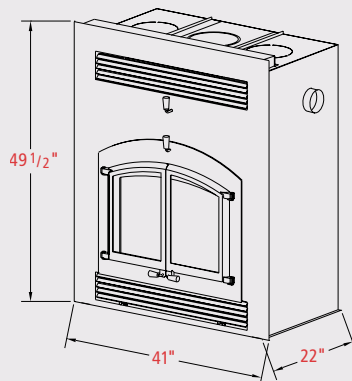

#231 ZC
Weight - 542 lbs.