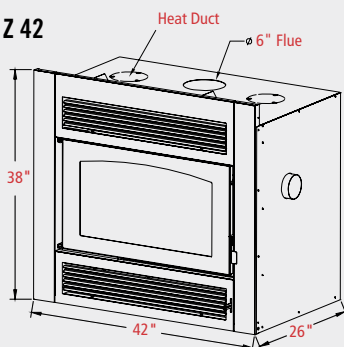

Z 42 & Z 42 CD Specifications

Model	Fuel Option	High	Low	Efficiency
Z 42	Wood	60,000	8,000	77%
Z 42-CD*	Wood	60,000	8,000	77%

*Cast doors

Features

- Canada P-4 approved
- EPA/WA Certified/Non-Catalytic (EPA emissions rate 3.34 g/hr.)
- High quality pyro-ceram glass 15-1/2" x 28" (Z42) 12" x 14" (Z42-CD)
- Arched glass valance (Z42)
- Large burning area - fits up to 22" logs
- Air-seal 10 ga. steel door (Z42)
- Twin air-seal cast iron doors (Z42-CD)
- Adapts to 6" Class "A" HT-Type (2,100°) all fuel chimney
- Zero clearance
- 10 year limited warranty
- (2) heat duct knock-outs for optional ducting (#970 kit required)
- Air-wash system (keeps viewing area cleaner)*

*Although the air wash system assists in keeping the glass cleaner, regular cleaning and maintenance are required.

Specifications

Height	38"
Width	42"
Depth	26"
Firebox	2.98 cu. ft.
Weight	525 lbs.

Safety

- Tested by Intertek Testing Services (formerly Warnock Hersey) Complies with U.L. 127 - U.L. Standard for Safety, Factory Built Fireplaces (6/98)
- U.L. 127 - 1999/CAN/ULC S610-M98 For US and Canadian Installations
- EPA certified
- Non-catalytic
- Sealed combustion chamber
- Uses 100% outside air for combustion
- High quality pyro-ceram glass

Clearances

Within Enclosure Area:	
Unit to back wall	0"
Unit to side wall	0"
Duct boots to framing	0"
Top stand-off to header	0"

Exposed Area:

Wallboard to faceplate top edge/sides	0"
Fuel door to an adjacent sidewall	8"
Unit front	36"
Top of fireplace to an 8" mantel	12"
Remote outlet air grill to ceiling	2"
Refer to the mantel projection chart in the installation manual	

Model Z 42