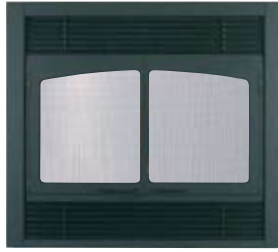

Black screen door