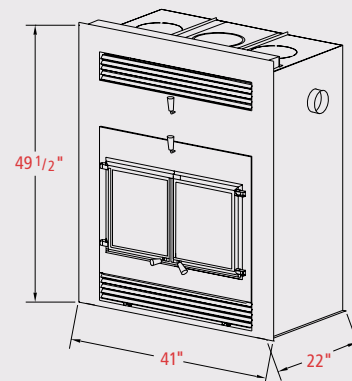

#241 ZC
Weight - 542 lbs.