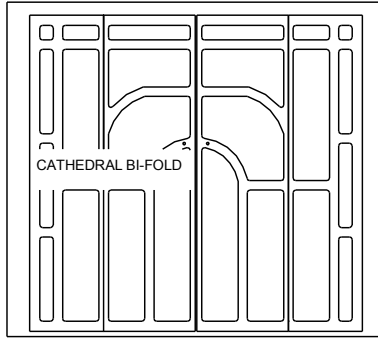

DELANO FRONT DIMENSIONS

NICOLLET - Contemporary Frame/Face

Jordan Series

Front Dimensions

BEVELED

CONVEX

RECTANGULAR

Jordan XL Series

Front Dimensions

BEVELED

CONVEX

RECTANGULAR

CHASKA

CHASKA - XL

MINNETONKA / TRIMONT / THIEF RIVER FALLS

TWO HARBORS