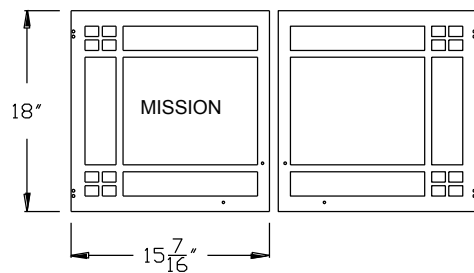

DELANO FRONT DIMENSIONS

NICOLLET - Contemporary Frame/Face

Jordan Series

Front Dimensions

BEVELED

CONVEX

RECTANGULAR

Jordan XL Series

Front Dimensions

BEVELED

CONVEX

RECTANGULAR

CHASKA

CHASKA - XL

MINNETONKA / TRIMONT / THIEF RIVER FALLS

TWO HARBORS