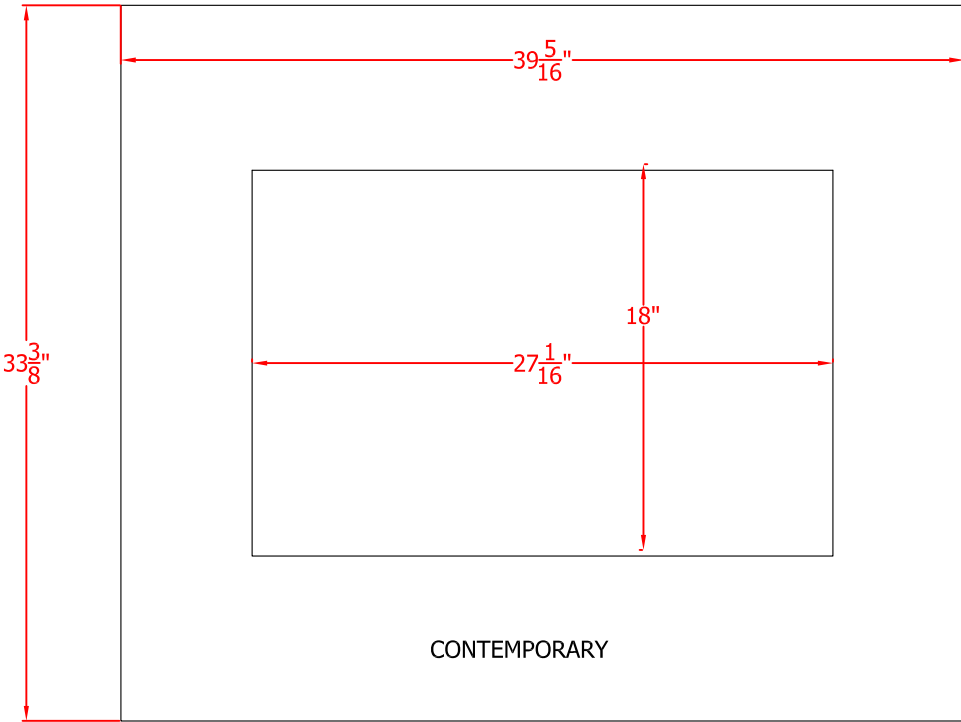

DELANO FRONT DIMENSIONS

NICOLLET - Contemporary Frame/Face

Jordan Series

Front Dimensions

BEVELED

CONVEX

RECTANGULAR

Jordan XL Series

Front Dimensions

BEVELED

CONVEX

RECTANGULAR

CHASKA

CHASKA - XL

MINNETONKA / TRIMONT / THIEF RIVER FALLS

TWO HARBORS