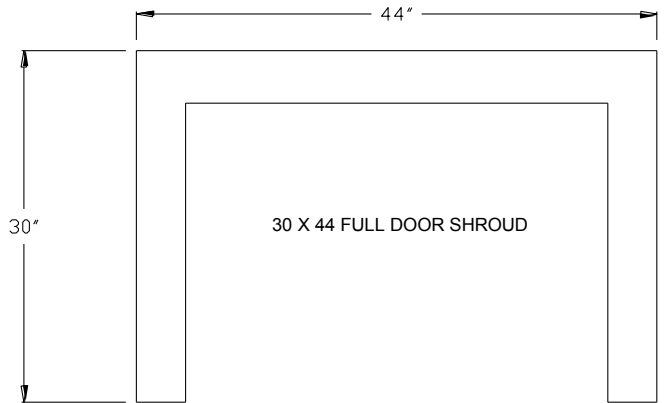

DELANO FRONT DIMENSIONS

NICOLLET - Contemporary Frame/Face

Jordan Series

Front Dimensions

BEVELED

CONVEX

RECTANGULAR

Jordan XL Series

Front Dimensions

BEVELED

CONVEX

RECTANGULAR

CHASKA

CHASKA - XL

MINNETONKA / TRIMONT / THIEF RIVER FALLS

TWO HARBORS