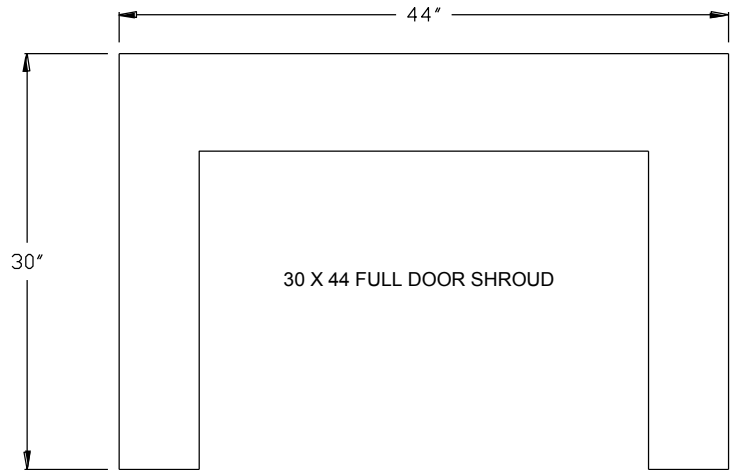

DELANO FRONT DIMENSIONS

NICOLLET - Contemporary Frame/Face

Jordan Series

Front Dimensions

BEVELED

CONVEX

RECTANGULAR

Jordan XL Series

Front Dimensions

BEVELED

CONVEX

RECTANGULAR

CHASKA

CHASKA - XL

MINNETONKA / TRIMONT / THIEF RIVER FALLS

TWO HARBORS