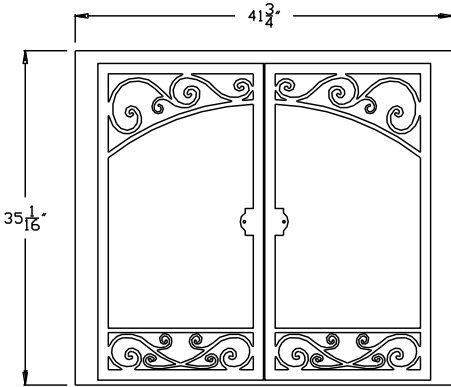

DELANO FRONT DIMENSIONS

NICOLLET - Contemporary Frame/Face

Jordan Series

Front Dimensions

BEVELED

CONVEX

RECTANGULAR

Jordan XL Series

Front Dimensions

BEVELED

CONVEX

RECTANGULAR

CHASKA

CHASKA - XL

MINNETONKA / TRIMONT / THIEF RIVER FALLS

TWO HARBORS