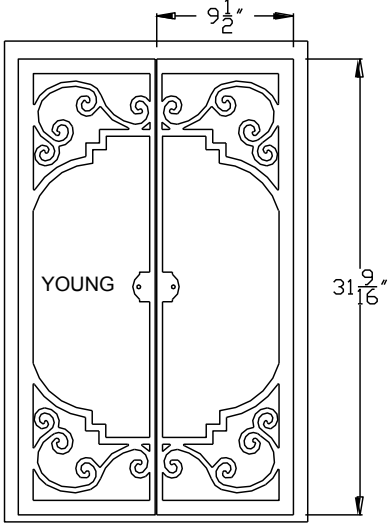

DELANO FRONT DIMENSIONS

NICOLLET - Contemporary Frame/Face

Jordan Series

Front Dimensions

BEVELED

CONVEX

RECTANGULAR

Jordan XL Series

Front Dimensions

BEVELED

CONVEX

RECTANGULAR

CHASKA

CHASKA - XL

MINNETONKA / TRIMONT / THIEF RIVER FALLS

TWO HARBORS