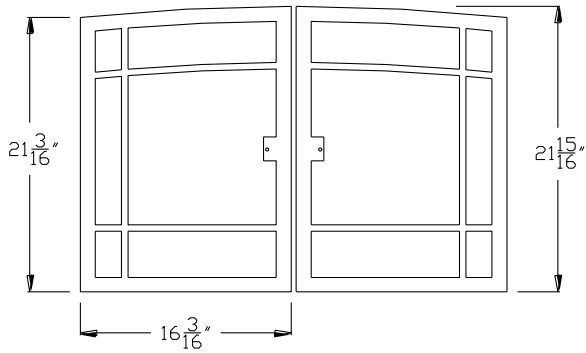

DELANO FRONT DIMENSIONS

NICOLLET - Contemporary Frame/Face

Jordan Series

Front Dimensions

BEVELED

CONVEX

RECTANGULAR

Jordan XL Series

Front Dimensions

BEVELED

CONVEX

RECTANGULAR

CHASKA

CHASKA - XL

MINNETONKA / TRIMONT / THIEF RIVER FALLS

TWO HARBORS