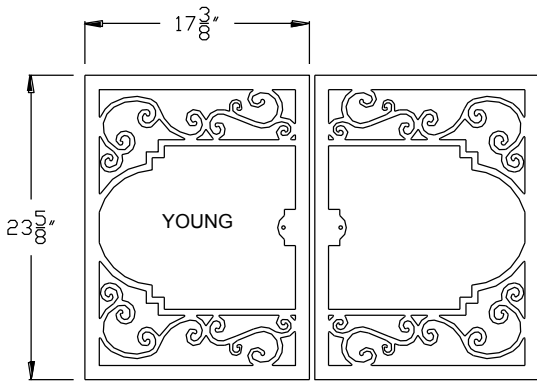

DELANO FRONT DIMENSIONS

NICOLLET - Contemporary Frame/Face

Jordan Series

Front Dimensions

BEVELED

CONVEX

RECTANGULAR

Jordan XL Series

Front Dimensions

BEVELED

CONVEX

RECTANGULAR

CHASKA

CHASKA - XL

MINNETONKA / TRIMONT / THIEF RIVER FALLS

TWO HARBORS