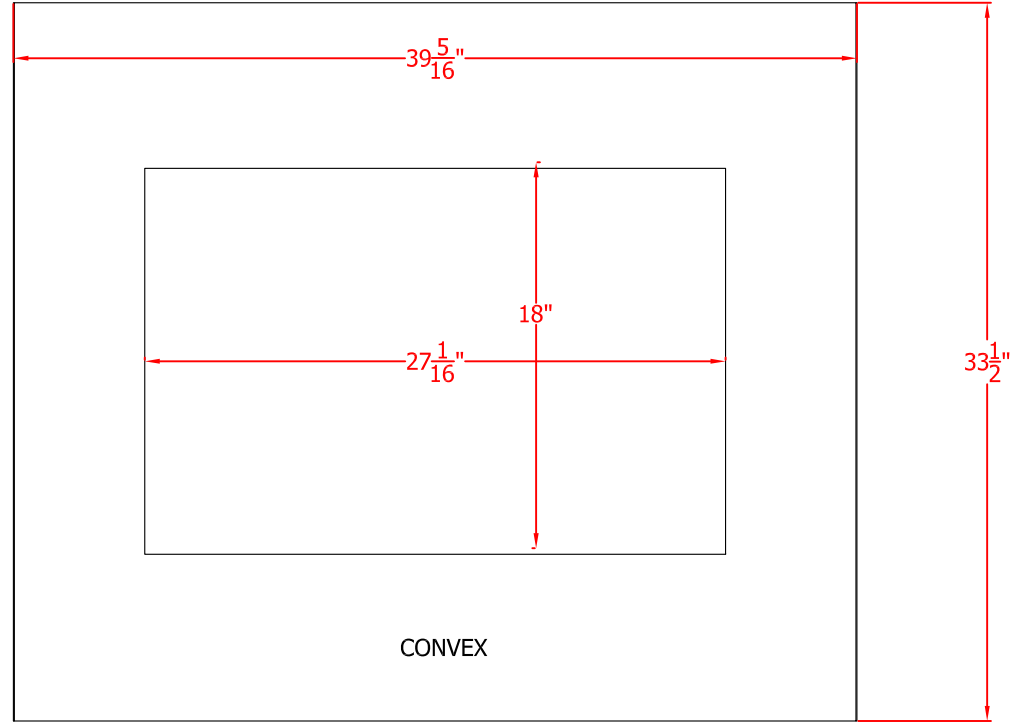

DELANO FRONT DIMENSIONS

NICOLLET - Contemporary Frame/Face

Jordan Series

Front Dimensions

BEVELED

CONVEX

RECTANGULAR

Jordan XL Series

Front Dimensions

BEVELED

CONVEX

RECTANGULAR

CHASKA

CHASKA - XL

MINNETONKA / TRIMONT / THIEF RIVER FALLS

TWO HARBORS