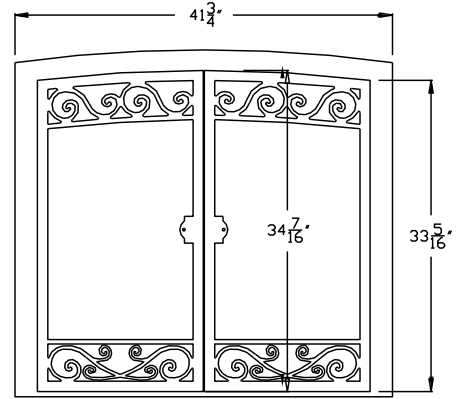

DELANO FRONT DIMENSIONS

NICOLLET - Contemporary Frame/Face

Jordan Series

Front Dimensions

BEVELED

CONVEX

RECTANGULAR

Jordan XL Series

Front Dimensions

BEVELED

CONVEX

RECTANGULAR

CHASKA

CHASKA - XL

MINNETONKA / TRIMONT / THIEF RIVER FALLS

TWO HARBORS