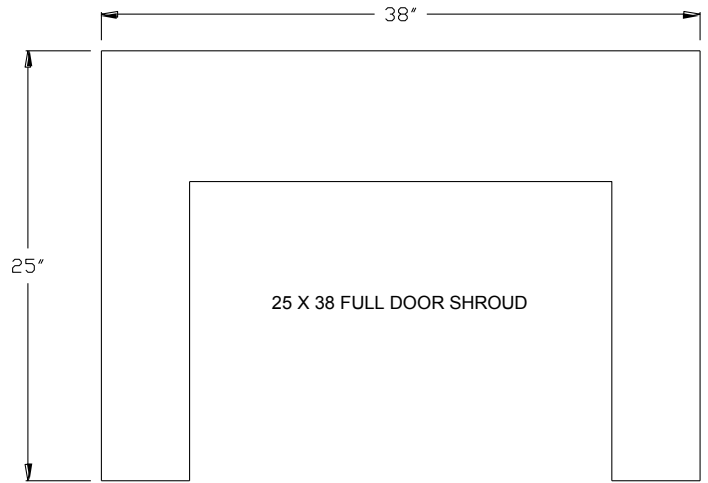

DELANO FRONT DIMENSIONS

NICOLLET - Contemporary Frame/Face

Jordan Series

Front Dimensions

BEVELED

CONVEX

RECTANGULAR

Jordan XL Series

Front Dimensions

BEVELED

CONVEX

RECTANGULAR

CHASKA

CHASKA - XL

MINNETONKA / TRIMONT / THIEF RIVER FALLS

TWO HARBORS