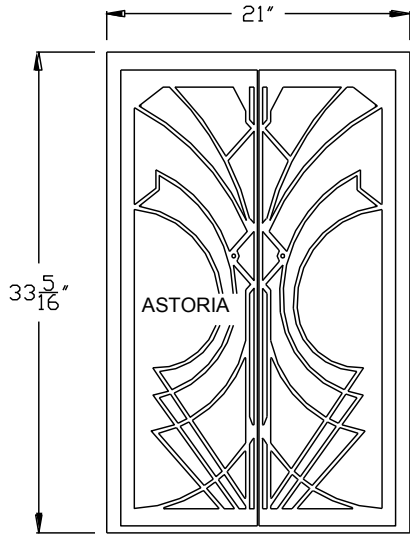

DELANO FRONT DIMENSIONS

NICOLLET - Contemporary Frame/Face

Jordan Series

Front Dimensions

BEVELED

CONVEX

RECTANGULAR

Jordan XL Series

Front Dimensions

BEVELED

CONVEX

RECTANGULAR

CHASKA

CHASKA - XL

MINNETONKA / TRIMONT / THIEF RIVER FALLS

TWO HARBORS