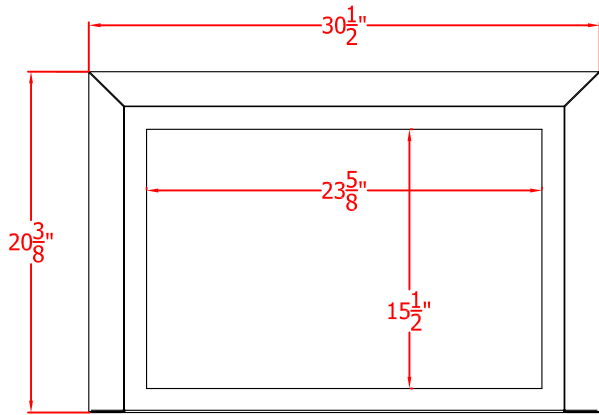

DELANO FRONT DIMENSIONS

NICOLLET - Contemporary Frame/Face

Jordan Series

Front Dimensions

BEVELED

CONVEX

RECTANGULAR

Jordan XL Series

Front Dimensions

BEVELED

CONVEX

RECTANGULAR

CHASKA

CHASKA - XL

MINNETONKA / TRIMONT / THIEF RIVER FALLS

TWO HARBORS