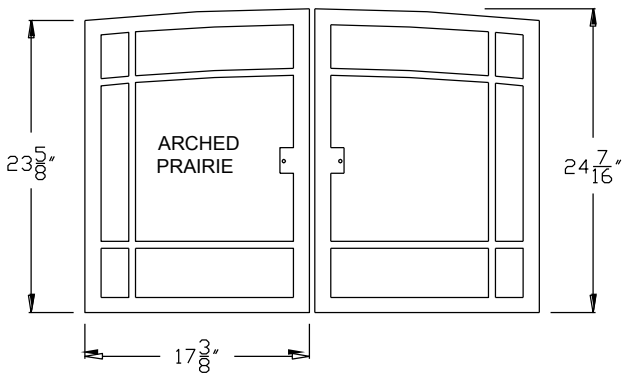

DELANO FRONT DIMENSIONS

NICOLLET - Contemporary Frame/Face

Jordan Series

Front Dimensions

BEVELED

CONVEX

RECTANGULAR

Jordan XL Series

Front Dimensions

BEVELED

CONVEX

RECTANGULAR

CHASKA

CHASKA - XL

MINNETONKA / TRIMONT / THIEF RIVER FALLS

TWO HARBORS