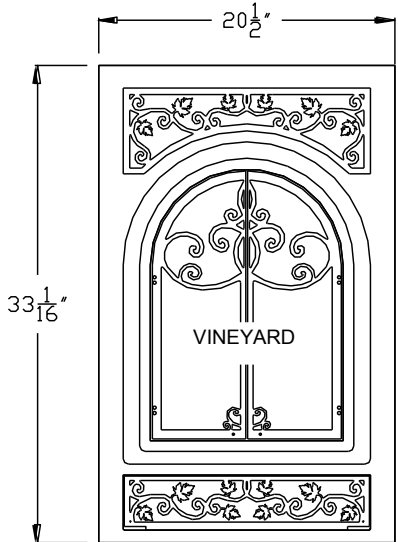

DELANO FRONT DIMENSIONS

NICOLLET - Contemporary Frame/Face

Jordan Series

Front Dimensions

BEVELED

CONVEX

RECTANGULAR

Jordan XL Series

Front Dimensions

BEVELED

CONVEX

RECTANGULAR

CHASKA

CHASKA - XL

MINNETONKA / TRIMONT / THIEF RIVER FALLS

TWO HARBORS