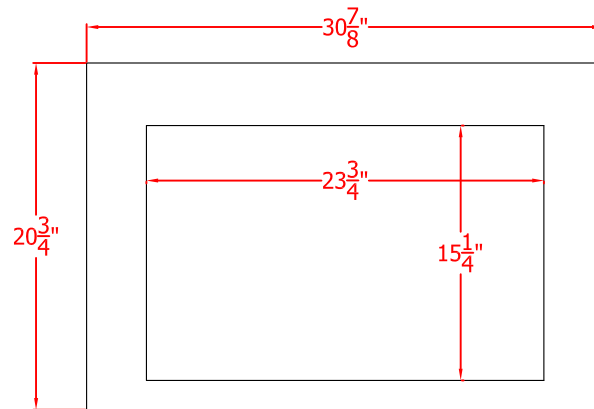

DELANO FRONT DIMENSIONS

NICOLLET - Contemporary Frame/Face

Jordan Series

Front Dimensions

BEVELED

CONVEX

RECTANGULAR

Jordan XL Series

Front Dimensions

BEVELED

CONVEX

RECTANGULAR

CHASKA

CHASKA - XL

MINNETONKA / TRIMONT / THIEF RIVER FALLS

TWO HARBORS