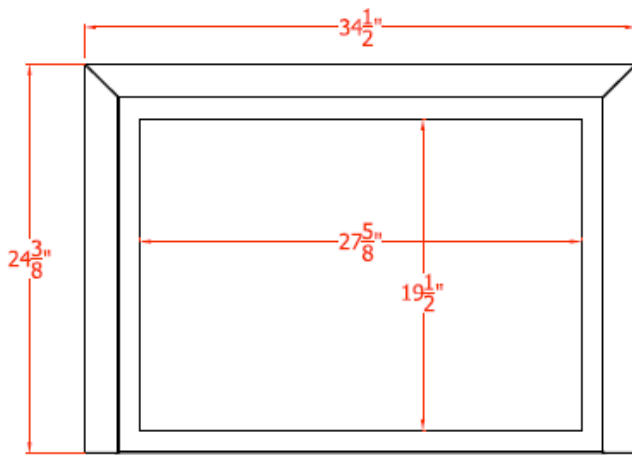

DELANO FRONT DIMENSIONS

NICOLLET - Contemporary Frame/Face

Jordan Series

Front Dimensions

BEVELED

CONVEX

RECTANGULAR

Jordan XL Series

Front Dimensions

BEVELED

CONVEX

RECTANGULAR

CHASKA

CHASKA - XL

MINNETONKA / TRIMONT / THIEF RIVER FALLS

TWO HARBORS