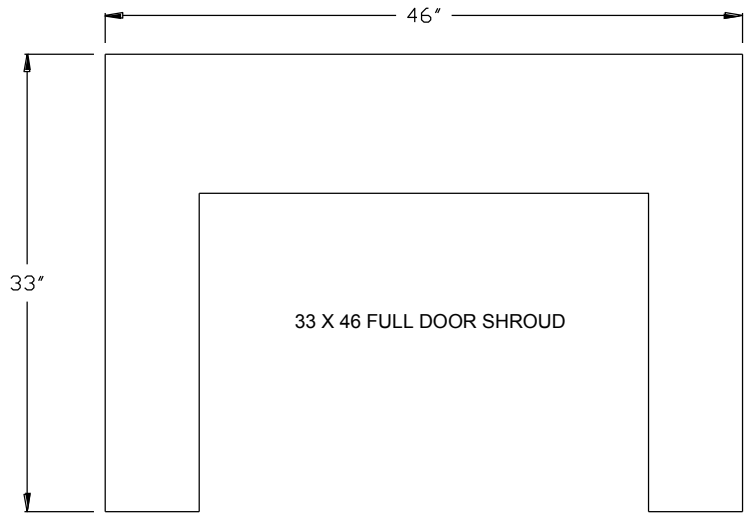

DELANO FRONT DIMENSIONS

NICOLLET - Contemporary Frame/Face

Jordan Series

Front Dimensions

BEVELED

CONVEX

RECTANGULAR

Jordan XL Series

Front Dimensions

BEVELED

CONVEX

RECTANGULAR

CHASKA

CHASKA - XL

MINNETONKA / TRIMONT / THIEF RIVER FALLS

TWO HARBORS