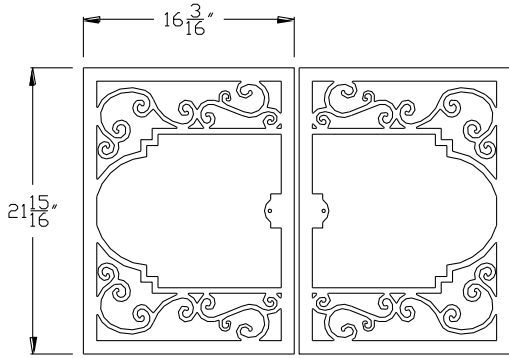

DELANO FRONT DIMENSIONS

NICOLLET - Contemporary Frame/Face

Jordan Series

Front Dimensions

BEVELED

CONVEX

RECTANGULAR

Jordan XL Series

Front Dimensions

BEVELED

CONVEX

RECTANGULAR

CHASKA

CHASKA - XL

MINNETONKA / TRIMONT / THIEF RIVER FALLS

TWO HARBORS