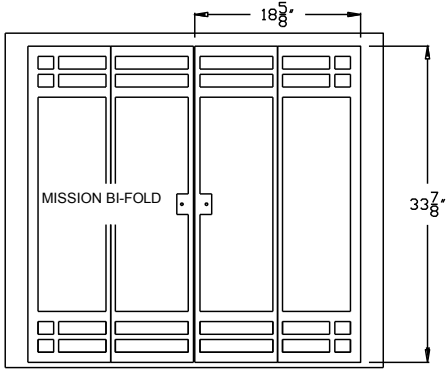

DELANO FRONT DIMENSIONS

NICOLLET - Contemporary Frame/Face

Jordan Series

Front Dimensions

BEVELED

CONVEX

RECTANGULAR

Jordan XL Series

Front Dimensions

BEVELED

CONVEX

RECTANGULAR

CHASKA

CHASKA - XL

MINNETONKA / TRIMONT / THIEF RIVER FALLS

TWO HARBORS