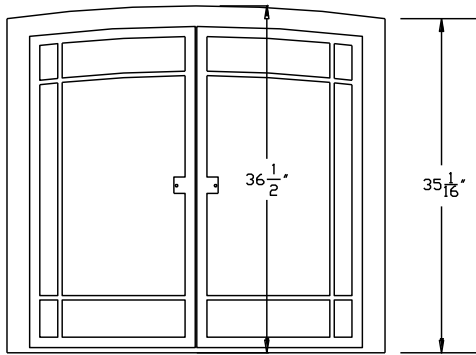

DELANO FRONT DIMENSIONS

NICOLLET - Contemporary Frame/Face

Jordan Series

Front Dimensions

BEVELED

CONVEX

RECTANGULAR

Jordan XL Series

Front Dimensions

BEVELED

CONVEX

RECTANGULAR

CHASKA

CHASKA - XL

MINNETONKA / TRIMONT / THIEF RIVER FALLS

TWO HARBORS