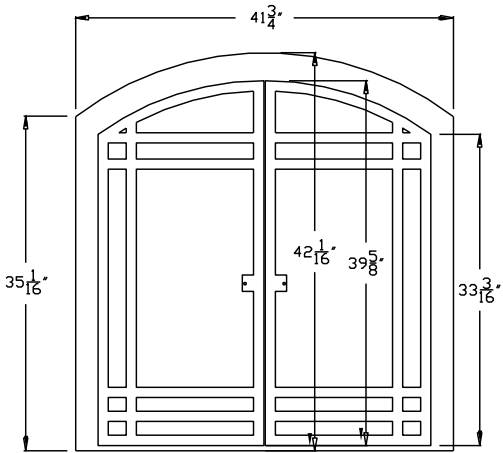

DELANO FRONT DIMENSIONS

NICOLLET - Contemporary Frame/Face

Jordan Series

Front Dimensions

BEVELED

CONVEX

RECTANGULAR

Jordan XL Series

Front Dimensions

BEVELED

CONVEX

RECTANGULAR

CHASKA

CHASKA - XL

MINNETONKA / TRIMONT / THIEF RIVER FALLS

TWO HARBORS