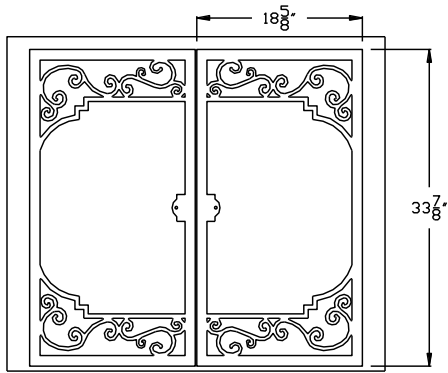

DELANO FRONT DIMENSIONS

NICOLLET - Contemporary Frame/Face

Jordan Series

Front Dimensions

BEVELED

CONVEX

RECTANGULAR

Jordan XL Series

Front Dimensions

BEVELED

CONVEX

RECTANGULAR

CHASKA

CHASKA - XL

MINNETONKA / TRIMONT / THIEF RIVER FALLS

TWO HARBORS