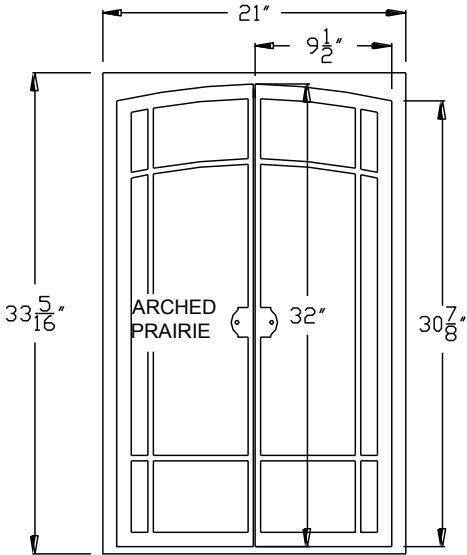

DELANO FRONT DIMENSIONS

NICOLLET - Contemporary Frame/Face

Jordan Series

Front Dimensions

BEVELED

CONVEX

RECTANGULAR

Jordan XL Series

Front Dimensions

BEVELED

CONVEX

RECTANGULAR

CHASKA

CHASKA - XL

MINNETONKA / TRIMONT / THIEF RIVER FALLS

TWO HARBORS