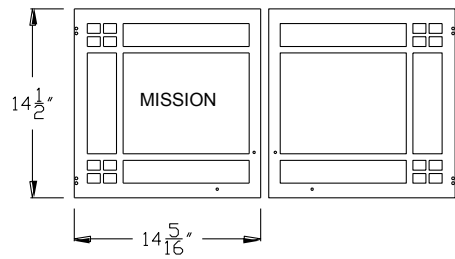

DELANO FRONT DIMENSIONS

NICOLLET - Contemporary Frame/Face

Jordan Series

Front Dimensions

BEVELED

CONVEX

RECTANGULAR

Jordan XL Series

Front Dimensions

BEVELED

CONVEX

RECTANGULAR

CHASKA

CHASKA - XL

MINNETONKA / TRIMONT / THIEF RIVER FALLS

TWO HARBORS