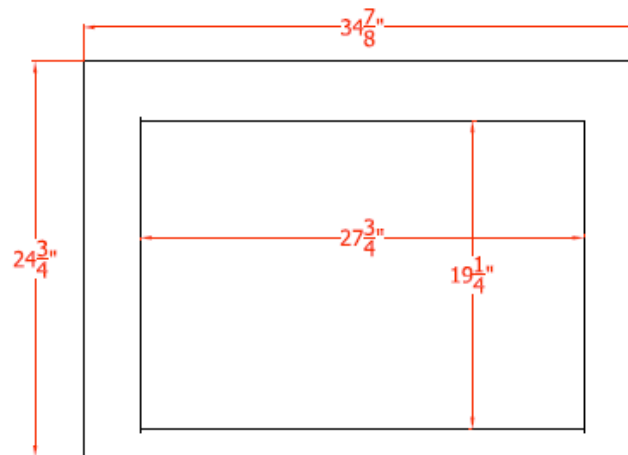

DELANO FRONT DIMENSIONS

NICOLLET - Contemporary Frame/Face

Jordan Series

Front Dimensions

BEVELED

CONVEX

RECTANGULAR

Jordan XL Series

Front Dimensions

BEVELED

CONVEX

RECTANGULAR

CHASKA

CHASKA - XL

MINNETONKA / TRIMONT / THIEF RIVER FALLS

TWO HARBORS