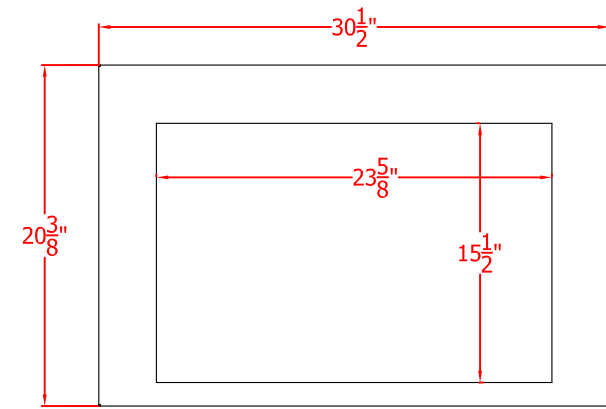

DELANO FRONT DIMENSIONS

NICOLLET - Contemporary Frame/Face

Jordan Series

Front Dimensions

BEVELED

CONVEX

RECTANGULAR

Jordan XL Series

Front Dimensions

BEVELED

CONVEX

RECTANGULAR

CHASKA

CHASKA - XL

MINNETONKA / TRIMONT / THIEF RIVER FALLS

TWO HARBORS