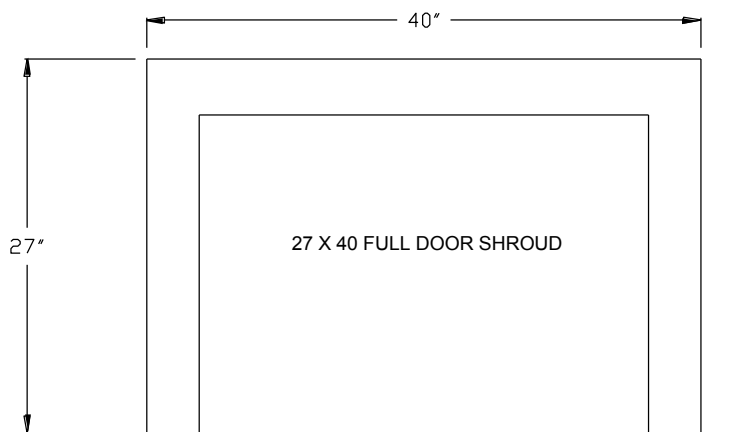

DELANO FRONT DIMENSIONS

NICOLLET - Contemporary Frame/Face

Jordan Series

Front Dimensions

BEVELED

CONVEX

RECTANGULAR

Jordan XL Series

Front Dimensions

BEVELED

CONVEX

RECTANGULAR

CHASKA

CHASKA - XL

MINNETONKA / TRIMONT / THIEF RIVER FALLS

TWO HARBORS