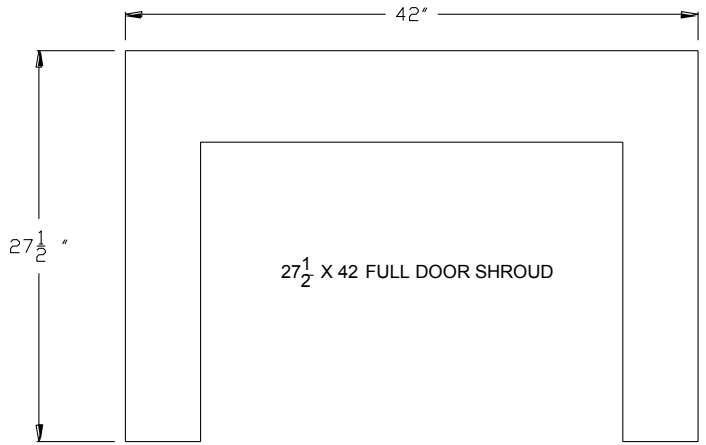

DELANO FRONT DIMENSIONS

NICOLLET - Contemporary Frame/Face

Jordan Series

Front Dimensions

BEVELED

CONVEX

RECTANGULAR

Jordan XL Series

Front Dimensions

BEVELED

CONVEX

RECTANGULAR

CHASKA

CHASKA - XL

MINNETONKA / TRIMONT / THIEF RIVER FALLS

TWO HARBORS