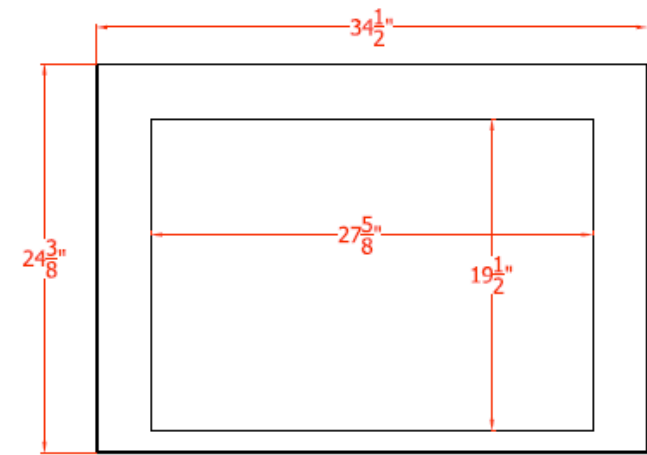

DELANO FRONT DIMENSIONS

NICOLLET - Contemporary Frame/Face

Jordan Series

Front Dimensions

BEVELED

CONVEX

RECTANGULAR

Jordan XL Series

Front Dimensions

BEVELED

CONVEX

RECTANGULAR

CHASKA

CHASKA - XL

MINNETONKA / TRIMONT / THIEF RIVER FALLS

TWO HARBORS