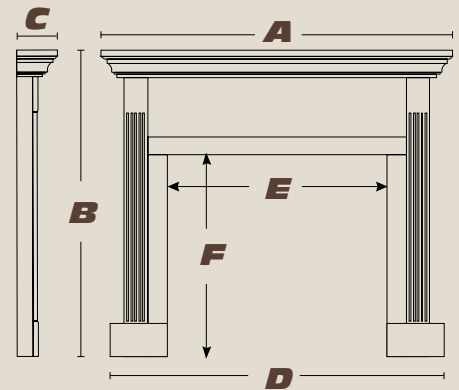

## Face Mantels

Face Mantels from Hearthside Designs frame your fireplace with elegance and quality, making your fireplace truly the heart of the home. Hearthside Designs face mantels come in three sizes, three designs, and three finish choices. The sizes will fit 32", 36" or 42" fireplaces. The designs are Traditional, Federal and Classic, and the finish choices are primed (ready to paint), unfinished (ready for stain) or oak stain. HearthSide Designs face mantels can be installed around wood, gas or electric fireplaces.