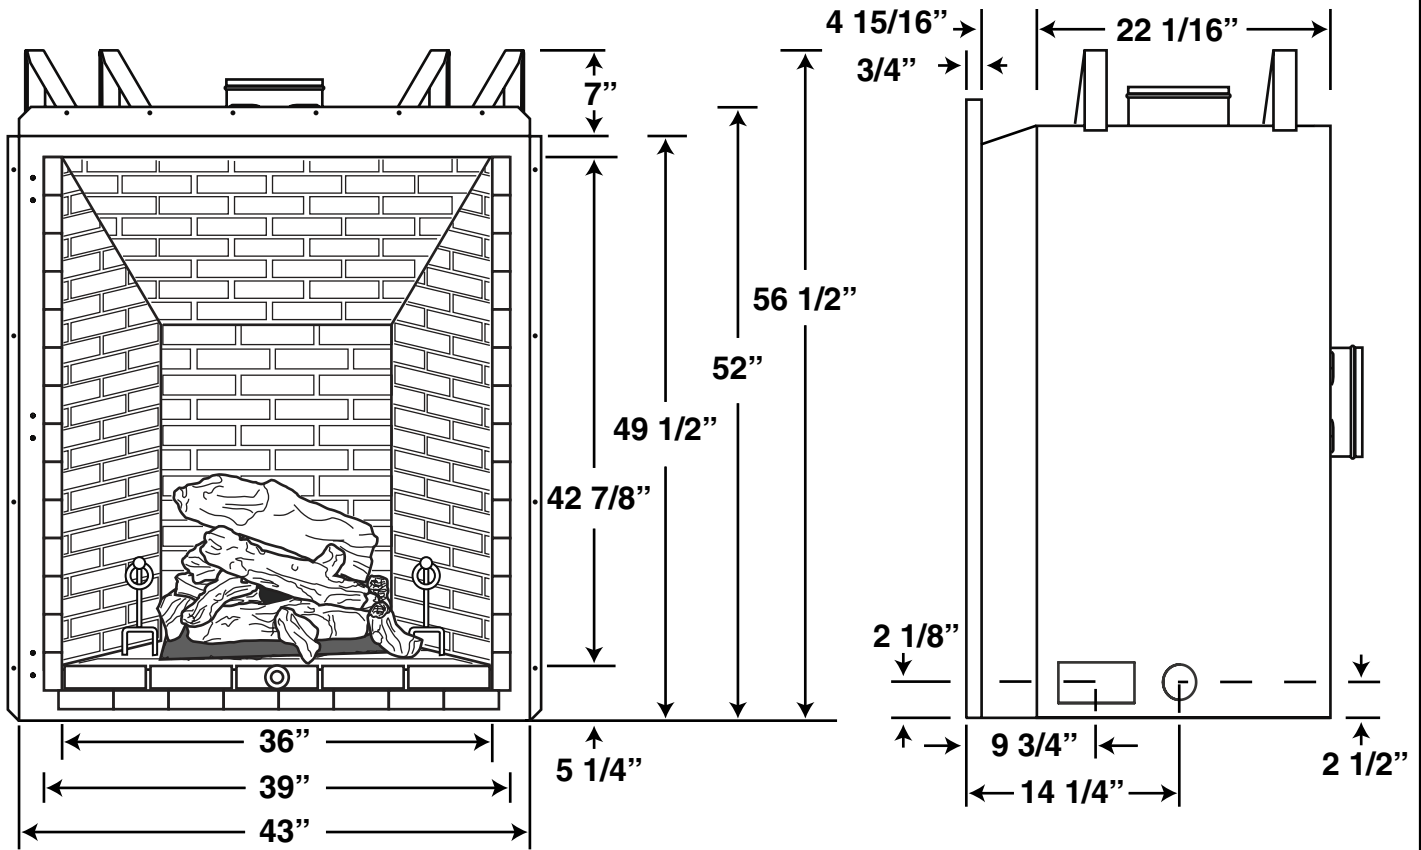

CITADEL

36" Direct Vent Fireplace

- 5" - 8" DV venting
- 66,000 BTU burner
- Electronic Ignition
- Flush floor hearth
- Remote control

CITADEL

36" Direct Vent Fireplace

Framing Dimensions

Chimney (Combustion) Vent Framing