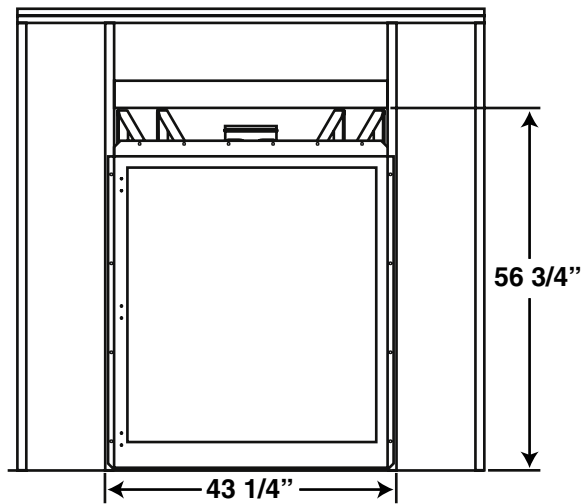

CITADEL

36" Direct Vent Fireplace

- 5" - 8" DV venting
- 66,000 BTU burner
- Electronic Ignition
- Flush floor hearth
- Remote control

CITADEL

36" Direct Vent Fireplace

Framing Dimensions

Chimney (Combustion) Vent Framing