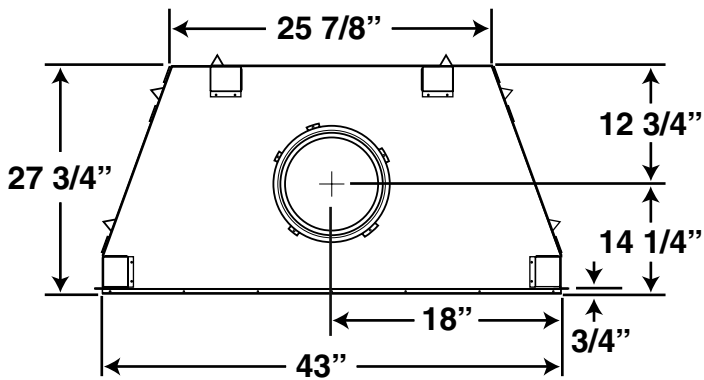

CITADEL

36" Direct Vent Fireplace

- 5" - 8" DV venting
- 66,000 BTU burner
- Electronic Ignition
- Flush floor hearth
- Remote control

CITADEL

36" Direct Vent Fireplace

Framing Dimensions

Chimney (Combustion) Vent Framing