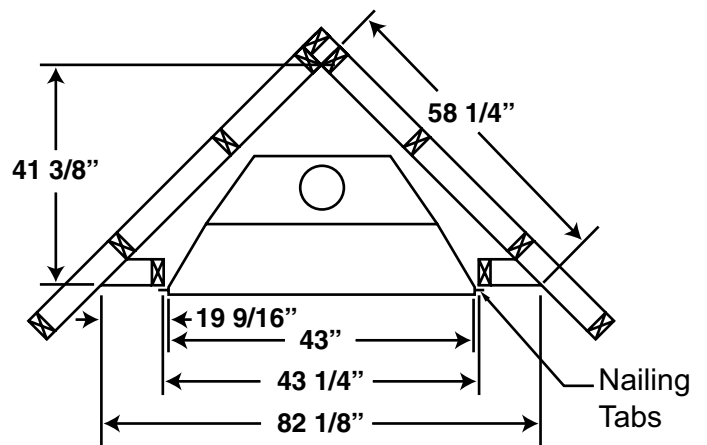

CITADEL

36" Direct Vent Fireplace

- 5" - 8" DV venting
- 66,000 BTU burner
- Electronic Ignition
- Flush floor hearth
- Remote control

CITADEL

36" Direct Vent Fireplace

Framing Dimensions

Chimney (Combustion) Vent Framing