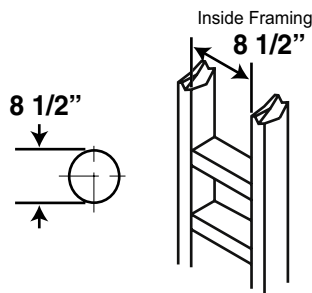

Intake Air (Supply) Vent Framing